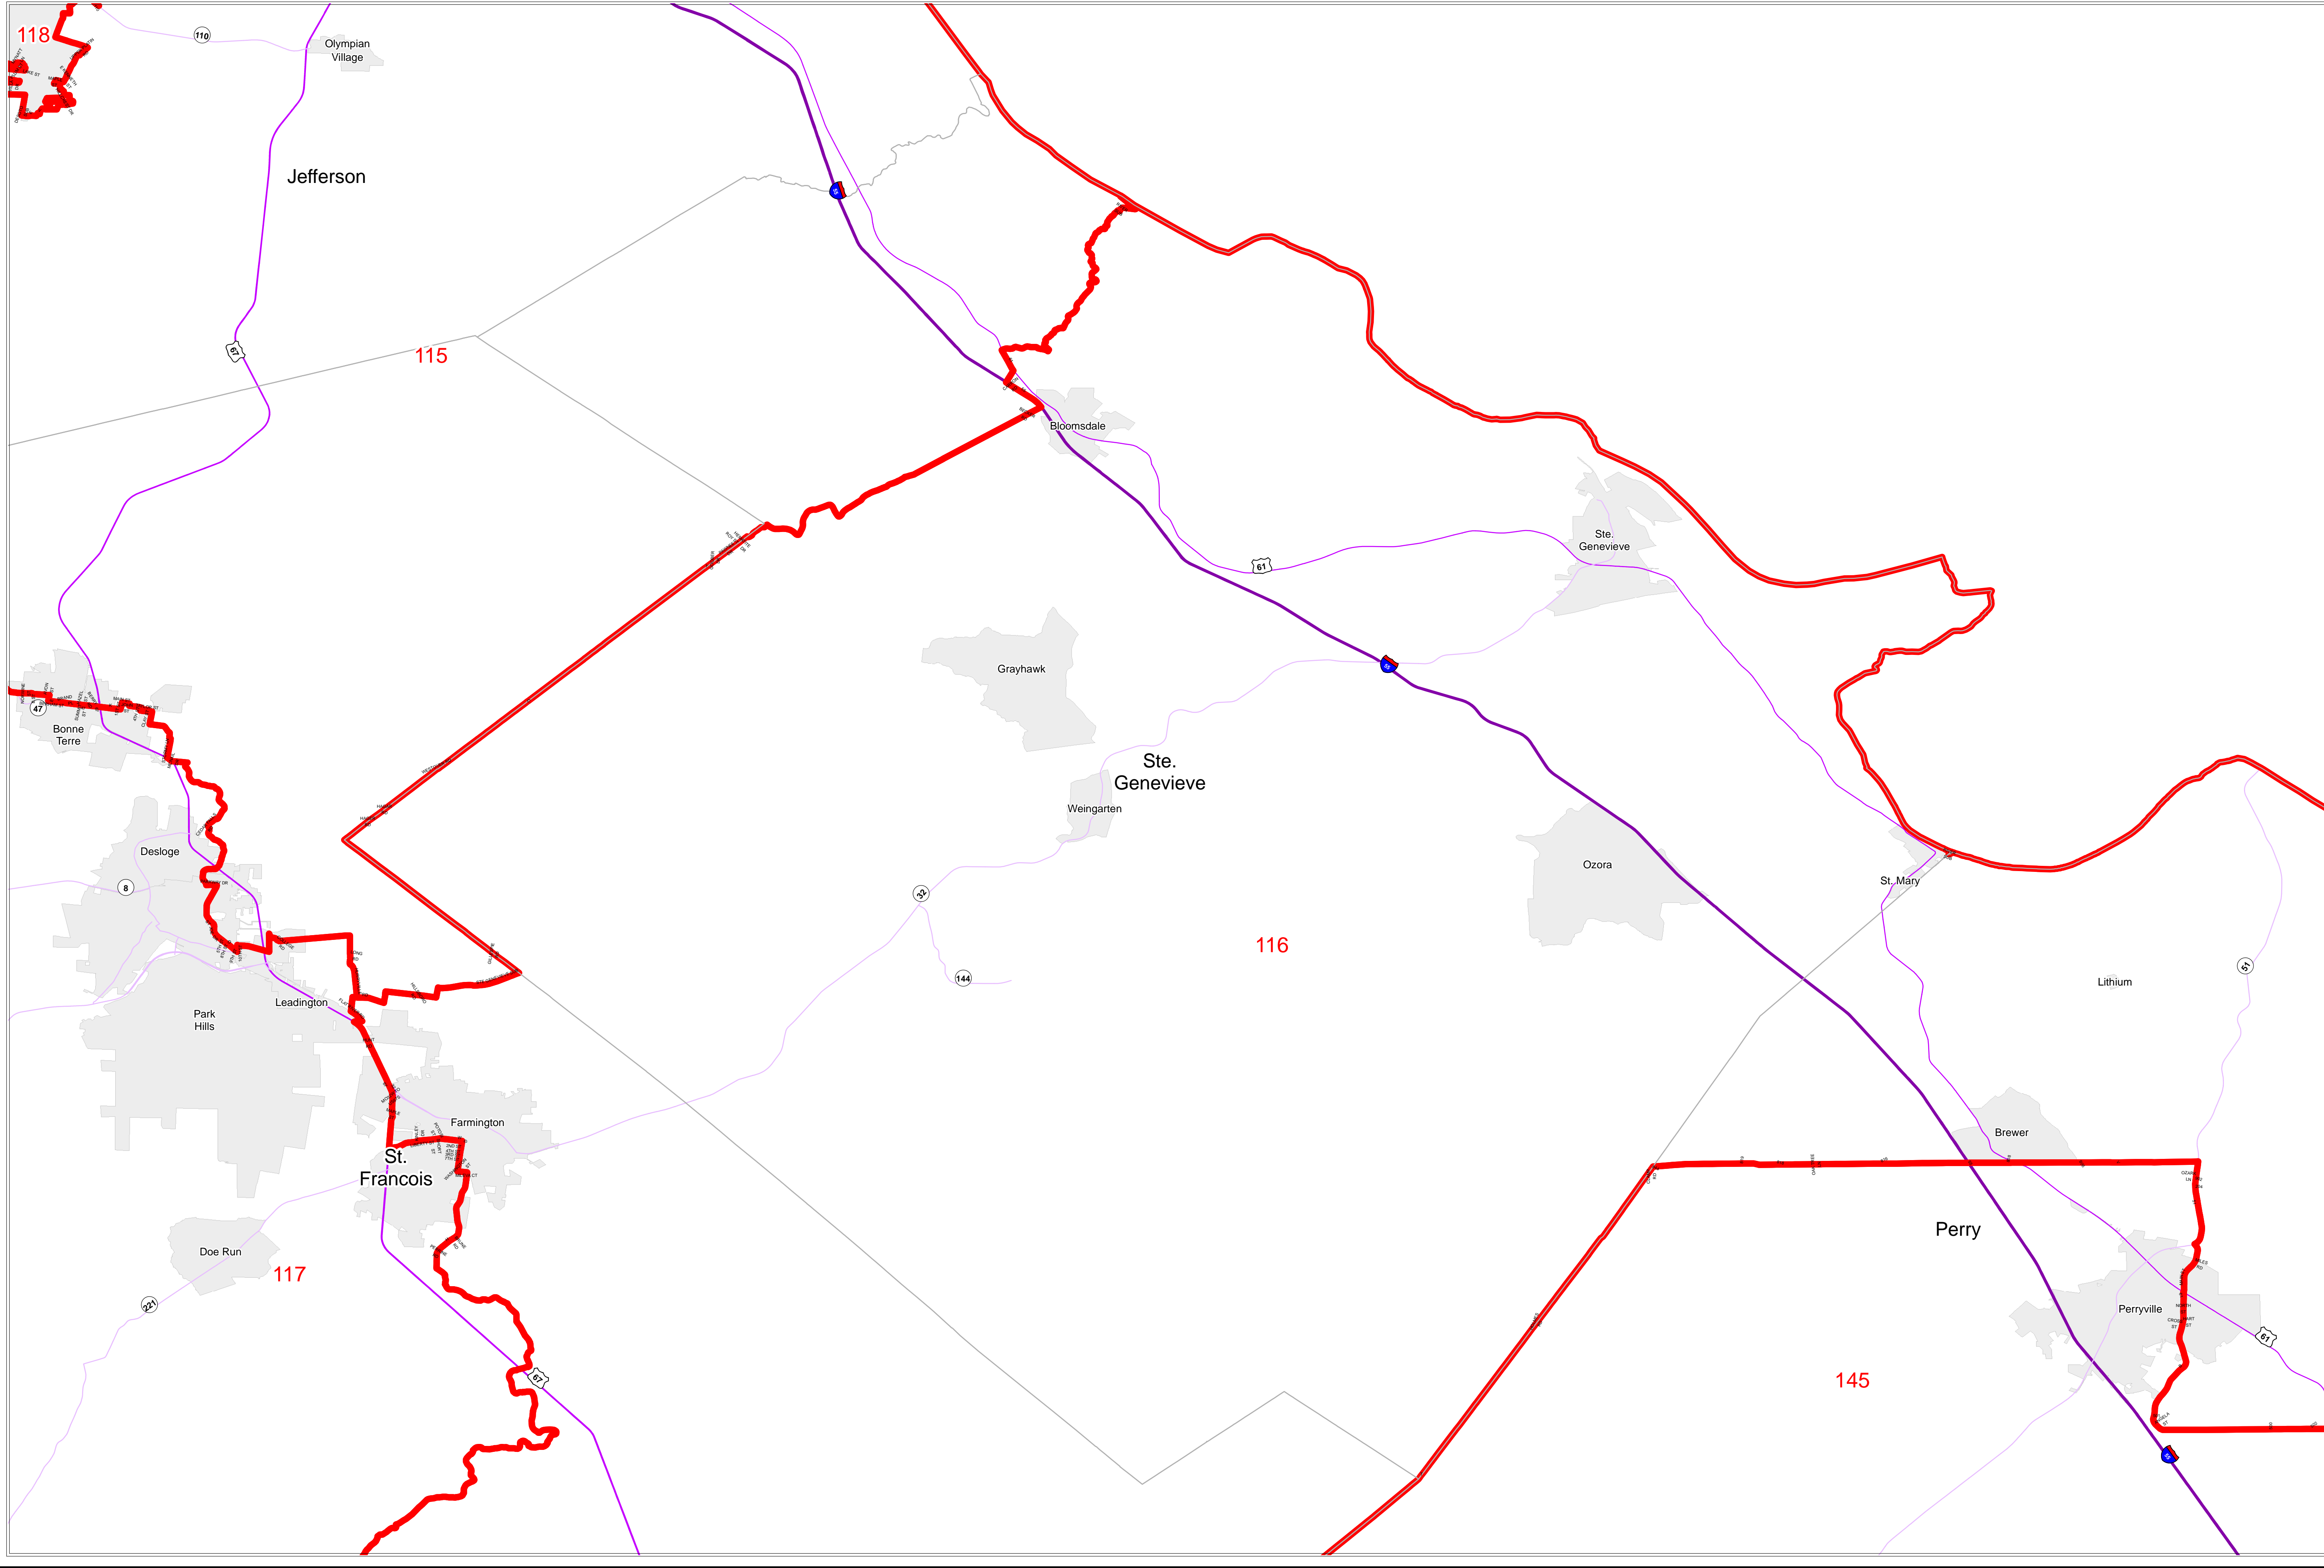

House Apportionment Plan 2011

Missouri Appellate Apportionment Commission

Ste. Genevieve County